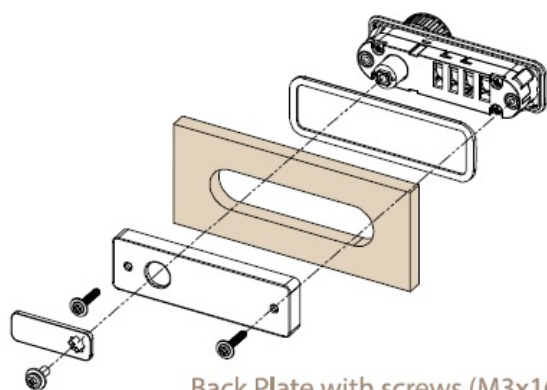

## Description:

Back Plate, Black Plastic, F/Lock M3001/M3002, F/8-16mm Pa- nels, 2 Screws, Size:90x26x8,8mm, ABS Material, Cutting, Hole: 83 x 20mm

## Item number:

14.08.236-0

Units	Box	Carton	HS Code	Barcode
Pcs.			3926300090	 5704866515627

**Panel thickness: 8-16mm**

Screw 8 : M4x8

Back Plate with screws (M3x16) set

drilling template